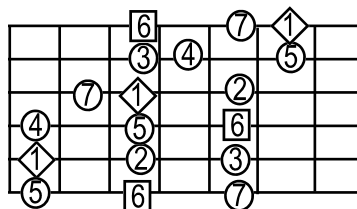

SIMPLE THIRD STRING ROOT DIATONIC (COMPLETE)

Ascending Same tone Descending

Suggested Fingering

Diatonic Degrees

*Associated "CAGED G"
Chord Pattern*

STRETCHED SIXTH STRING ROOT DIATONIC

Suggested Fingering

Diatonic Degrees

*Associated "CAGED D"
Chord Pattern*

STRETCHED FIFTH STRING ROOT DIATONIC

Suggested Fingering

Diatonic Degrees

*Associated "CAGED A"
Chord Pattern*